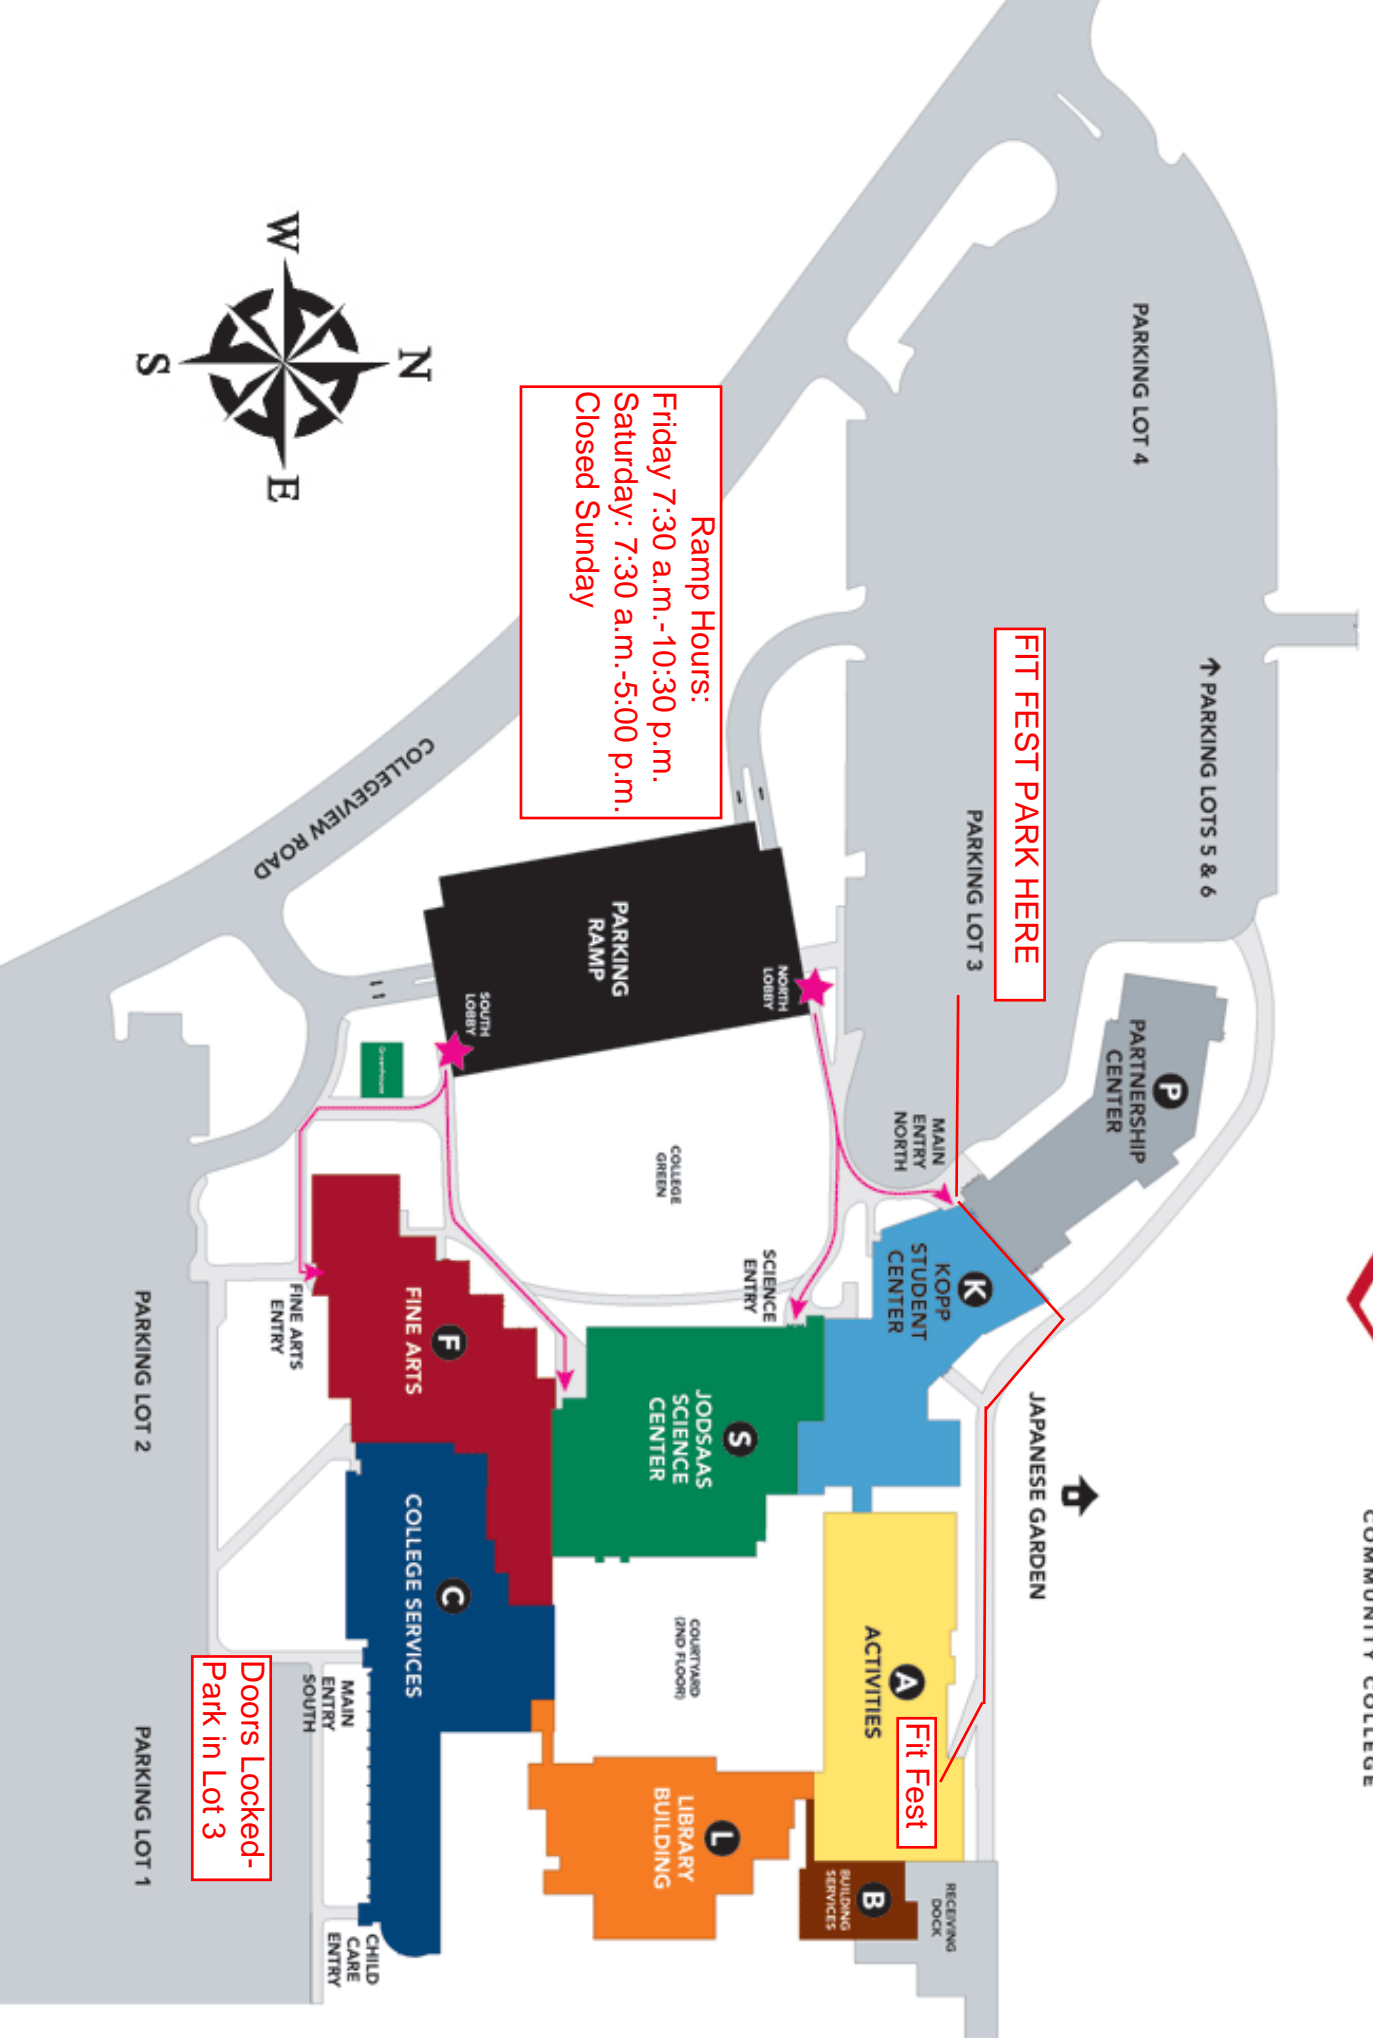

Take I-494 East
Take France Avenue exit
At end of exit ramp, turn right
Proceed south to 94th Street
Turn right and proceed to Parking Lot 3

From the Southeast

Take I-35W North
Take exit 6 for 98th Street/County Hwy-1
At end of exit ramp, turn left
Move to the right lane to stay on 98th Street
Proceed west to the college at 98th and France
Pass main entrance and take right into Collegeview.
Proceed north on Collegeview and turn into Parking Lot 3

From the Southwest

Take 169 North
Exit onto County Hwy-1/W Old Shakopee Rd
At end of exit ramp, turn right onto County Hwy1/W Old Shakopee Rd
Proceed east to France Avenue
Turn left at traffic light onto France Avenue
Proceed north to 98th Street, turn left on 98th
Pass main entrance and take right onto Collegeview and turn into Parking Lot 3

From the East

Take I-494 West
Take France Avenue exit
At end of exit ramp, turn left
Proceed south to 94th Street
Turn right and proceed into Parking Lot 3

****CAMPUS PARKING MAP ON BACK****

USE 94TH STREET OFF FRANCE AVENUE
TO ACCESS LOTS 5 & 6

NORMANDALE
COMMUNITY COLLEGE

FIT FEST PARK HERE

Ramp Hours:
Friday 7:30 a.m.-10:30 p.m.
Saturday: 7:30 a.m.-5:00 p.m.
Closed Sunday

**Doors Locked-
Park in Lot 3**

FRANCE AVE.